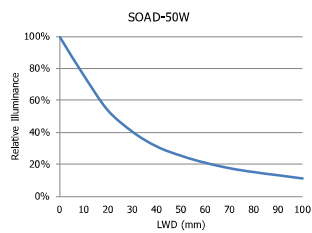

TECHNICAL DATA

Illuminance Graph (Relative Illuminance)