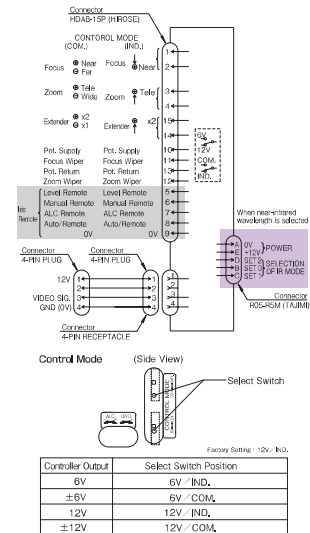

## FE185C086HA-1

5MP 1"

Focal Length	2.7
Iris Range	F1.8 - F16
Mount	C-mount
Operation	Manual
Focus	Fixed
Angle of View (H/V)	1" 185.0° x 185.0° (108.6mm) 2/3" 185.0° x 140.6° 1/2" 136.3° x 102.3°
M.O.D. (m)	0.2
Mass (g)	160

# Zoom Lens Wiring

- D60x16.7SR4DE-V21 ..... P04
- D60x16.7SR4DE-V23S ..... P04

- D60x16.7SR4DE-ZP1A ..... P04
- D60x16.7SR4FE-ZP1C ..... P04

- D60x12.5R3DE-V41 ..... P07

- FD32x12.5SR4A-CV1 ..... P08
- FH32x15.6SR4A-CV1 ..... P08