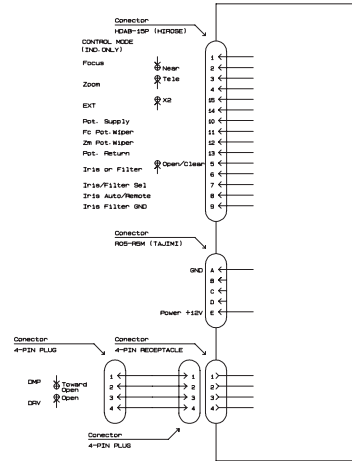

Zoom Lens Wiring

- D60x16.7SR4DE-V21 ..... P04
- D60x16.7SR4DE-V23S P04