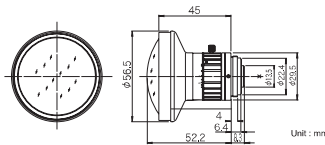

## DF360SR4A-SA2\*

Day Night 5MP 1/2.5"

Focal Length	1.8
Iris Range	F2.0 - C/Close
Mount	C-mount
Operation	Manual
Focus	Auto (DC type)**
Angle of View (H/V)	1/2.5" 182.0° x 182.0° (5.33x 93mm)
M.O.D. (m)	0.3
Mass (g)	265

## FE185C057HA-1

5MP 2/3"

Focal Length	1.8
Iris Range	F1.4 - F16
Mount	C-mount
Operation	Fixed
Focus	Manual
Angle of View (H/V)	2/3" 185.0° x 185.0° (105.7mm) 1/2" 185.0° x 154.1° 1/3" 154.1° x 115.4°
M.O.D. (m)	0.1
Mass (g)	135

## FE185C086HA-1

5MP 1"

Focal Length	2.7
Iris Range	F1.8 - F16
Mount	C-mount
Operation	Manual
Focus	Fixed
Angle of View (H/V)	1" 185.0° x 185.0° (108.6mm) 2/3" 185.0° x 140.6° 1/2" 136.3° x 102.3°
M.O.D. (m)	0.2
Mass (g)	160