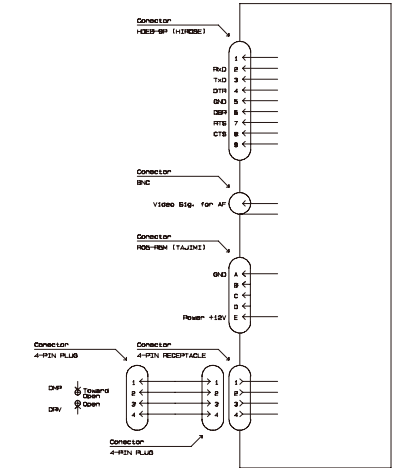

- D60x16.7SR4DE-ZP1A P04
- D60x16.7SR4FE-ZP1C P04