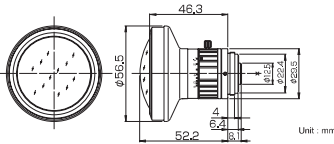

## DF360SR4A-SA2\*

Day Night 5MP 1/2.5"

Focal Length	1.8
Iris Range	F2.0 - C/Close
Mount	C-mount
Operation	Manual
Focus	Auto (DC type)**
Angle of View (H/V)	1/2.5" 182.0° x 182.0° (5.33x 93mm)
M.O.D. (m)	0.3
Mass (g)	265

## FE185C057HA-1

5MP 2/3"

Focal Length	1.8
Iris Range	F1.4 - F16
Mount	C-mount
Operation	Fixed
Focus	Manual
Angle of View (H/V)	2/3" 185.0° x 185.0° (105.7mm) 1/2" 185.0° x 154.1° 1/3" 154.1° x 115.4°
M.O.D. (m)	0.1
Mass (g)	135

## FE185C086HA-1

5MP 1"

Focal Length	2.7
Iris Range	F1.8 - F16
Mount	C-mount
Operation	Manual
Focus	Fixed
Angle of View (H/V)	1" 185.0° x 185.0° (108.6mm) 2/3" 185.0° x 140.6° 1/2" 136.3° x 102.3°
M.O.D. (m)	0.2
Mass (g)	160