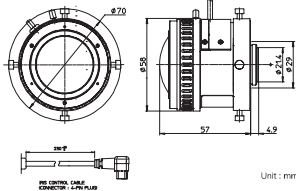

## DF360SR4A-SA2\*

Day Night 5MP 1/2.5"

Focal Length	1.8
Iris Range	F2.0 - C/Close
Mount	C-mount
Operation	Manual
Focus	Auto (DC type)**
Angle of View (H/V)	1/2.5" 182.0° x 182.0° (5.33x 93mm)
M.O.D. (m)	0.3
Mass (g)	265

## FE185C057HA-1

5MP 2/3"

Focal Length	1.8
Iris Range	F1.4 - F16
Mount	C-mount
Operation	Fixed
Focus	Manual
Angle of View (H/V)	2/3" 185.0° x 185.0° (105.7mm) 1/2" 185.0° x 154.1° 1/3" 154.1° x 115.4°
M.O.D. (m)	0.1
Mass (g)	135

## FE185C086HA-1

5MP 1"

Focal Length	2.7
Iris Range	F1.8 - F16
Mount	C-mount
Operation	Manual
Focus	Fixed
Angle of View (H/V)	1" 185.0° x 185.0° (108.6mm) 2/3" 185.0° x 140.6° 1/2" 136.3° x 102.3°
M.O.D. (m)	0.2
Mass (g)	160