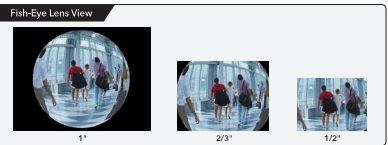

## DF360SR4A-SA2\*

Day Night 5MP 1/2.5"

Focal Length	1.8
Iris Range	F2.0 - C/Close
Mount	C-mount
Operation	Manual
Focus	Auto (DC type)**
Angle of View (H/V)	1/2.5" 182.0° x 182.0° (5.33x 93mm)
M.O.D. (m)	0.3
Mass (g)	265

## FE185C057HA-1

5MP 2/3"

Focal Length	1.8
Iris Range	F1.4 - F16
Mount	C-mount
Operation	Fixed
Focus	Manual
Angle of View (H/V)	2/3" 185.0° x 185.0° (105.7mm) 1/2" 185.0° x 154.1° 1/3" 154.1° x 115.4°
M.O.D. (m)	0.1
Mass (g)	135

## FE185C086HA-1

5MP 1"

Focal Length	2.7
Iris Range	F1.8 - F16
Mount	C-mount
Operation	Manual
Focus	Fixed
Angle of View (H/V)	1" 185.0° x 185.0° (108.6mm) 2/3" 185.0° x 140.6° 1/2" 136.3° x 102.3°
M.O.D. (m)	0.2
Mass (g)	160