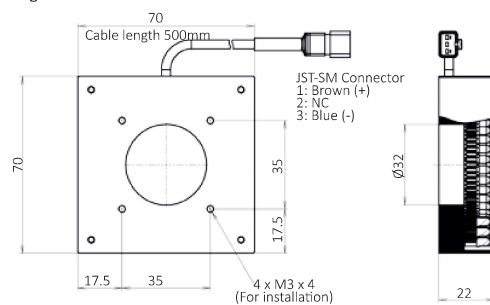

OPTIONS

Diffuser		Polarizer	
Part Number	Applicable LED Unit	Part Number	Applicable LED Unit
DF-SRQ-56	SRQ-56x	PL-SRQ-56	SRQ-56x
DF-SRQ-70	SRQ-70x	PL-SRQ-70	SRQ-70x

DIMENSIONS (MM)

Fig. 1

Fig. 2

TECHNICAL DATA

Illuminance Graph (Relative Illuminance)

Uniformity Data SRQ-56W