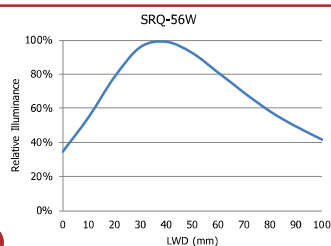

NEAR-AXIS HIGH ANGLE SQUARE LIGHT

SRQ SERIES

PRODUCT LINE UP

Series	Part Number	Color	Wavelength/ Color Temp.	Power Consumption (W)	Options	Dimensions
SRQ	SRQ-56R	Red	630nm	3.1	D P -	Fig. 1
SRQ	SRQ-56G	Green	525nm	3.1	D P -	
SRQ	SRQ-56B	Blue	470nm	3.1	D P -	
SRQ	SRQ-56W	White	5,500k	5.6	D P -	
SRQ	SRQ-56IR	Infrared	940nm	3.1	D P -	
SRQ	SRQ-70R	Red	630nm	6.1	D P -	Fig. 2
SRQ	SRQ-70G	Green	525nm	6.1	D P -	
SRQ	SRQ-70B	Blue	470nm	6.1	D P -	
SRQ	SRQ-70W	White	5,500k	11	D P -	
SRQ	SRQ-70IR	Infrared	940nm	6.1	D P -	

OPTIONS

Diffuser		Polarizer	
Part Number	Applicable LED Unit	Part Number	Applicable LED Unit
DF-SRQ-56	SRQ-56x	PL-SRQ-56	SRQ-56x
DF-SRQ-70	SRQ-70x	PL-SRQ-70	SRQ-70x

DIMENSIONS (MM)

Fig. 1

Fig. 2

TECHNICAL DATA

Illuminance Graph (Relative Illuminance)

Uniformity Data SRQ-56W