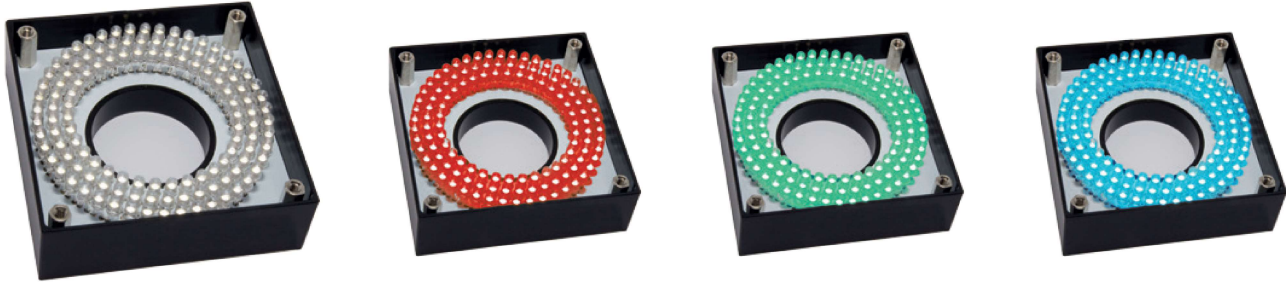

NEAR-AXIS HIGH ANGLE SQUARE LIGHT

SRQ SERIES

PRODUCT LINE UP

Series	Part Number	Color	Wavelength/ Color Temp.	Power Consumption (W)	Options	Dimensions
SRQ	SRQ-56R	Red	630nm	3.1	D P -	Fig. 1
SRQ	SRQ-56G	Green	525nm	3.1	D P -	
SRQ	SRQ-56B	Blue	470nm	3.1	D P -	
SRQ	SRQ-56W	White	5,500k	5.6	D P -	
SRQ	SRQ-56IR	Infrared	940nm	3.1	D P -	
SRQ	SRQ-70R	Red	630nm	6.1	D P -	Fig. 2
SRQ	SRQ-70G	Green	525nm	6.1	D P -	
SRQ	SRQ-70B	Blue	470nm	6.1	D P -	
SRQ	SRQ-70W	White	5,500k	11	D P -	
SRQ	SRQ-70IR	Infrared	940nm	6.1	D P -	

OPTIONS

Diffuser		Polarizer	
Part Number	Applicable LED Unit	Part Number	Applicable LED Unit
DF-SRQ-56	SRQ-56x	PL-SRQ-56	SRQ-56x
DF-SRQ-70	SRQ-70x	PL-SRQ-70	SRQ-70x

DIMENSIONS (MM)

Fig. 1

Fig. 2

TECHNICAL DATA