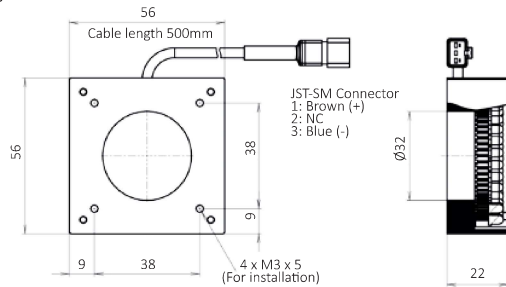

OPTIONS

Diffuser		Polarizer	
Part Number	Applicable LED Unit	Part Number	Applicable LED Unit
DF-SRQ-56	SRQ-56x	PL-SRQ-56	SRQ-56x
DF-SRQ-70	SRQ-70x	PL-SRQ-70	SRQ-70x

DIMENSIONS (MM)

Fig. 1

Fig. 2

TECHNICAL DATA

Illuminance Graph (Relative Illuminance)

Uniformity Data SRQ-56W